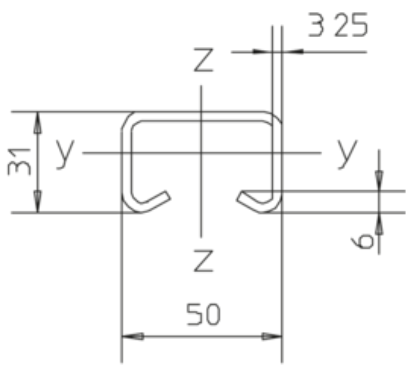

PRODUCT INFORMATION

OPTIONAL ACCESSORIES

HS22, SKS H