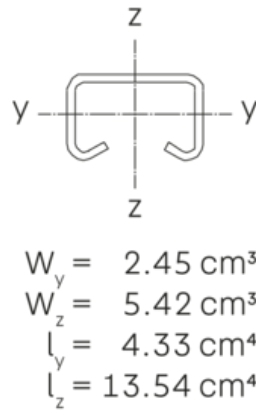

PRODUCT INFORMATION

OPTIONAL ACCESSORIES

HS22, SKS H