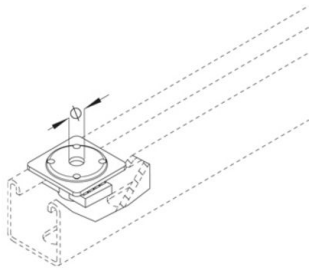

AMP 22

beam clamp incl. cone pointed bolt

G: weight