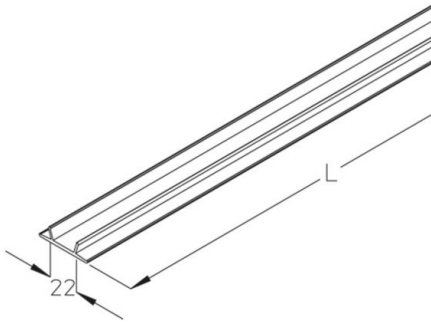

## KHAD 22

cover, anchor-rail

### Polyethylen

Product	L	color	G
KHAD 22-black-PE	3000 mm	black	0,23 kg
KHAD 22-white-PE	3000 mm	white	0,23 kg
KHAD 22-M	3000 mm	black	0,23 kg

**L:** length

**color:**

**G:** weight