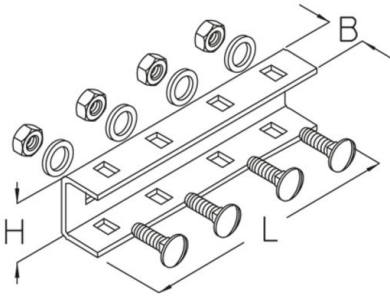

KHUV 80

connector, KHU 80

Hot-dip galvanized, according to BS 729 (DIN EN ISO 1461)

Product	H	B	L	t	G
KHUV 80F	69 mm	54 mm	310 mm	4,00 mm	1,92 kg
incl.:					
6x SEM 12F		hexagon-nut, DIN 934			
6x FRS 12X30F		round-head screw with square, DIN 603			

Hot-dip galvanized, according to BS 729 (DIN EN ISO 1461)

Product	H	B	L	t	G
KHUV 80-HDG	69 mm	54 mm	310 mm	4,00 mm	1,92 kg
incl.:					
6x FRS 12X30-HDG		round-head screw with square, DIN 603			
6x SEM 12-HDG		hexagon-nut, DIN 934			

H: height
B: width
L: length
t: material thickness
G: weight