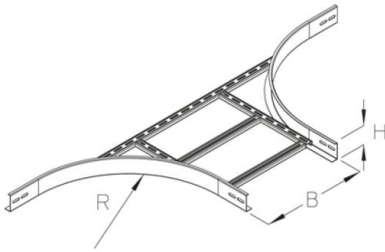

LGAA 100

cable ladder attachment branch, height = 100 mm

This article is available made in material no. 14301 (V2A) and material no. 1.4571/1.4404 (V4A) stainless steel finish.

Hot-dip galvanized, according to BS 729 (DIN EN ISO 1461)

Product	H	B	G
LGAA 100-20F	100 mm	200 mm	4,33 kg
LGAA 100-30F	100 mm	300 mm	4,55 kg
LGAA 100-40F	100 mm	400 mm	4,77 kg
LGAA 100-50F	100 mm	500 mm	4,99 kg
LGAA 100-60F	100 mm	600 mm	5,21 kg

H: height
B: width
G: weight