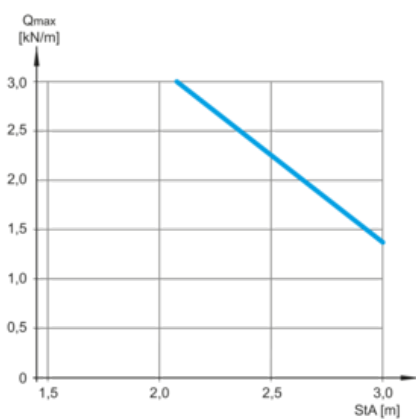

Product	H	B	L	A	Q_{LK}	G
LGGS 60-30F	60 mm	300 mm	6000 mm	122 cm²	0,34 kN/m	24,16 kg
LGGS 60-40F	60 mm	400 mm	6000 mm	162 cm²	0,45 kN/m	26,05 kg
LGGS 60-50F	60 mm	500 mm	6000 mm	203 cm²	0,57 kN/m	27,95 kg
LGGS 60-60F	60 mm	600 mm	6000 mm	243 cm²	0,68 kN/m	29,84 kg

H: height
B: width
L: length
A: cross section area
 Q_{LK} : distributed load power cable
G: weight

DETAILS / APPLICATIONS