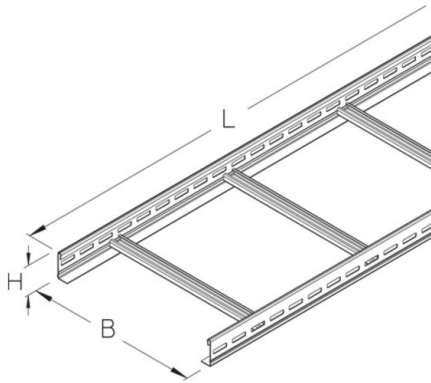

LGGS 60

cable ladder, L-profile, heavy, height = 60 mm

Heavy-duty cable ladder with continuously perforated side beams. Welded rungs made of profile rail 30x15 mm. Electrical conductivity tested according to DIN EN 61537.

This article is available made in material No. 1.4571/1.4404 (V4A) stainless steel finish.

Continuously hot galvanized (Sendzimir process) (DIN EN 10346)

Product	H	B	L	A	Q _{LK}	G
LGGS 60-20-3S	60 mm	200 mm	3000 mm	81 cm ²	0,23 kN/m	10,41 kg
LGGS 60-30-3S	60 mm	300 mm	3000 mm	122 cm ²	0,34 kN/m	11,29 kg
LGGS 60-40-3S	60 mm	400 mm	3000 mm	162 cm ²	0,45 kN/m	12,17 kg
LGGS 60-50-3S	60 mm	500 mm	3000 mm	203 cm ²	0,57 kN/m	13,06 kg
LGGS 60-60-3S	60 mm	600 mm	3000 mm	243 cm ²	0,68 kN/m	13,94 kg
LGGS 60-20S	60 mm	200 mm	6000 mm	81 cm ²	0,23 kN/m	20,81 kg
LGGS 60-30S	60 mm	300 mm	6000 mm	122 cm ²	0,34 kN/m	22,58 kg
LGGS 60-40S	60 mm	400 mm	6000 mm	162 cm ²	0,45 kN/m	24,35 kg
LGGS 60-50S	60 mm	500 mm	6000 mm	203 cm ²	0,57 kN/m	26,12 kg
LGGS 60-60S	60 mm	600 mm	6000 mm	243 cm ²	0,68 kN/m	27,89 kg

Hot-dip galvanized, according to BS 729 (DIN EN ISO 1461)

Product	H	B	L	A	Q _{LK}	G
LGGS 60-20-3F	60 mm	200 mm	3000 mm	81 cm ²	0,23 kN/m	11,13 kg
LGGS 60-30-3F	60 mm	300 mm	3000 mm	122 cm ²	0,34 kN/m	12,08 kg
LGGS 60-40-3F	60 mm	400 mm	3000 mm	162 cm ²	0,45 kN/m	13,03 kg
LGGS 60-50-3F	60 mm	500 mm	3000 mm	203 cm ²	0,57 kN/m	13,97 kg
LGGS 60-60-3F	60 mm	600 mm	3000 mm	243 cm ²	0,68 kN/m	14,92 kg
LGGS 60-20F	60 mm	200 mm	6000 mm	81 cm ²	0,23 kN/m	22,27 kg