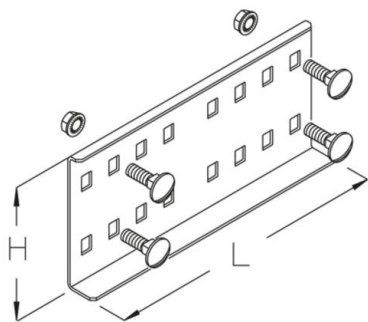

LGV 100

cable ladder connector, height = 100 mm

Continuously hot galvanized (Sendzimir process) (DIN EN 10346)

Product	H	L	G
LGV 100S	100 mm	220 mm	0,41 kg
incl.:			
4x KLS 8X16		clamp fastening set	

Hot-dip galvanized, according to BS 729 (DIN EN ISO 1461)

Product	H	L	G
LGV 100F	100 mm	220 mm	0,42 kg
incl.:			
4x KLS 8X16E		clamp fastening set	

Stainless steel, according to ASTM 304 / BS 304 S 3

Product	H	L	G
LGV 100E	100 mm	220 mm	0,41 kg
incl.:			
4x KLS 8X16E		clamp fastening set	