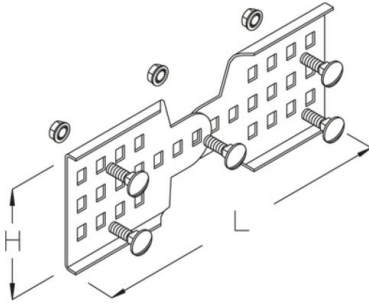

## LGVV 100

cable ladder connector, vertical, height = 100 mm

### Continuously hot galvanized (Sendzimir process) (DIN EN 10346)

Product	H	L	G
LGVV 100S	100 mm	270 mm	0,61 kg
incl.:			
5x KLS 8X16		clamp fastening set	

### Hot-dip galvanized, according to BS 729 (DIN EN ISO 1461)

Product	H	L	G
LGVV 100F	100 mm	270 mm	0,64 kg
incl.:			
5x KLS 8X16E		clamp fastening set	

### Stainless steel, according to ASTM 304 / BS 304 S 3

Product	H	L	G
LGVV 100E	100 mm	270 mm	0,61 kg
incl.:			
5x KLS 8X16E		clamp fastening set	

**H:** height

**L:** length  
**G:** weight