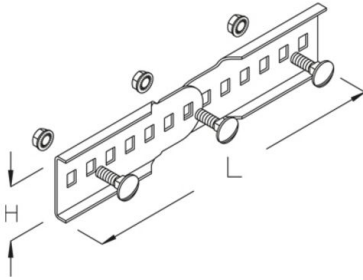

LGVV 60

cable ladder connector, vertical, height = 60 mm

This article is available made in material No. 1.4571/1.4404 (V4A) stainless steel finish.

Continuously hot galvanized (Sendzimir process) (DIN EN 10346)

Product	H	L	G
LGVV 60S	60 mm	270 mm	0,39 kg
incl.:			
3x KLS 8X16		clamp fastening set	

Hot-dip galvanized, according to BS 729 (DIN EN ISO 1461)

Product	H	L	G
LGVV 60F	60 mm	270 mm	0,42 kg
incl.:			
3x KLS 8X16E		clamp fastening set	

Stainless steel, according to ASTM 304 / BS 304 S 3

Product	H	L	G
LGVV 60E	60 mm	270 mm	0,39 kg
incl.:			
3x KLS 8X16E		clamp fastening set	

H: height

L: length
G: weight

DETAILS / APPLICATIONS