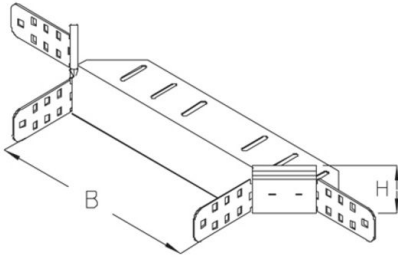

RAA 60

cable tray attachment branch, height = 60 mm

This article is available made in material No. 1.4571/1.4404 (V4A) stainless steel finish.

Continuously hot galvanized (Sendzimir process) (DIN EN 10346)

Product	H	B	G
RAA 60-10S	60 mm	100 mm	0,8 kg
incl.: 2x KLR	clamp fastening set		
RAA 60-20S	60 mm	200 mm	0,9 kg
incl.: 2x KLR	clamp fastening set		
RAA 60-30S	60 mm	300 mm	1 kg
incl.: 2x KLR	clamp fastening set		
RAA 60-40S	60 mm	400 mm	1,2 kg
incl.: 2x KLR	clamp fastening set		
RAA 60-50S	60 mm	500 mm	1,3 kg
incl.: 2x KLR	clamp fastening set		
RAA 60-60S	60 mm	600 mm	1,4 kg
incl.: 2x KLR	clamp fastening set		

Hot-dip galvanized, according to BS 729 (DIN EN ISO 1461)

Product	H	B	G
RAA 60-10F	60 mm	100 mm	0,8 kg
incl.: 2x KLR E	clamp fastening set		
RAA 60-20F	60 mm	200 mm	1 kg
incl.: 2x KLR E	clamp fastening set		
RAA 60-30F	60 mm	300 mm	1,1 kg
incl.: 2x KLR E	clamp fastening set		
RAA 60-40F	60 mm	400 mm	1,3 kg
incl.: 2x KLR E	clamp fastening set		
RAA 60-50F	60 mm	500 mm	1,4 kg
incl.: 2x KLR E	clamp fastening set		
RAA 60-60F	60 mm	600 mm	1,5 kg
incl.: 2x KLR E	clamp fastening set		