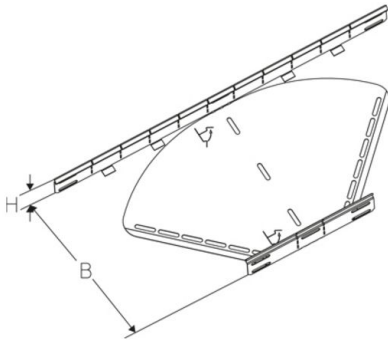

## RBV 60

cable tray bend, variable, height = 60 mm

Variable cable tray bend 0 - 90° for horizontal change of direction with integrated connectors. With elongated holes for fastening separating strips or brackets. To obtain more stability at larger angles, the outer side can be connected to the bottom from a width of 200 mm. For cable protection, the edges at the head of the variable cable tray bend are folded over.

The variable cable tray bend is in a flat condition on delivery. For assembly, the inner and outer sides must be bent up. Attention must be paid to the correct alignment of the head shape.

### Continuously hot galvanized (Sendzimir process) (DIN EN 10346)

Product	H	B	L	G
RBV 60-05S	60 mm	50 mm	240 mm	0,25 kg
incl.: 4x KLR clamp fastening set				
RBV 60-10S	60 mm	100 mm	310 mm	0,34 kg
incl.: 4x KLR clamp fastening set				
RBV 60-20S	60 mm	200 mm	490 mm	0,61 kg
incl.: 4x KLR clamp fastening set				
RBV 60-30S	60 mm	300 mm	630 mm	1,27 kg
incl.: 5x KLR clamp fastening set				
RBV 60-40S	60 mm	400 mm	790 mm	1,87 kg
incl.: 5x KLR clamp fastening set				
RBV 60-50S	60 mm	500 mm	940 mm	3,22 kg
incl.: 6x KLR clamp fastening set				
RBV 60-60S	60 mm	600 mm	1190 mm	4,31 kg
incl.: 6x KLR clamp fastening set				

## Stainless steel, according to ASTM 304 / BS 304 S 3

Product	H	B	L	G
RBV 60-05E	60 mm	50 mm	240 mm	0,27 kg
incl.: 4x KLR E clamp fastening set				
RBV 60-10E	60 mm	100 mm	310 mm	0,37 kg
incl.: 4x KLR E clamp fastening set				
RBV 60-20E	60 mm	200 mm	490 mm	0,67 kg
incl.: 4x KLR E clamp fastening set				
RBV 60-30E	60 mm	300 mm	630 mm	1,30 kg
incl.: 5x KLR E clamp fastening set				
RBV 60-40E	60 mm	400 mm	790 mm	1,92 kg
incl.: 5x KLR E clamp fastening set				
RBV 60-50E	60 mm	500 mm	940 mm	3,29 kg
incl.: 6x KLR E clamp fastening set				
RBV 60-60E	60 mm	600 mm	1190 mm	4,41 kg
incl.: 6x KLR E clamp fastening set				