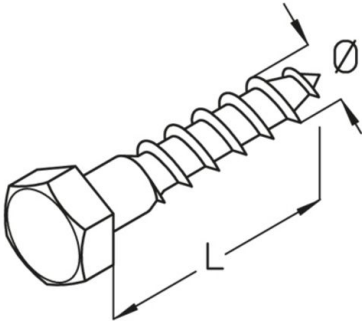

SEH

hexagon wood screw

L: length
Ø: diameter
SW: wrench size
G: weight

DETAILS / APPLICATIONS