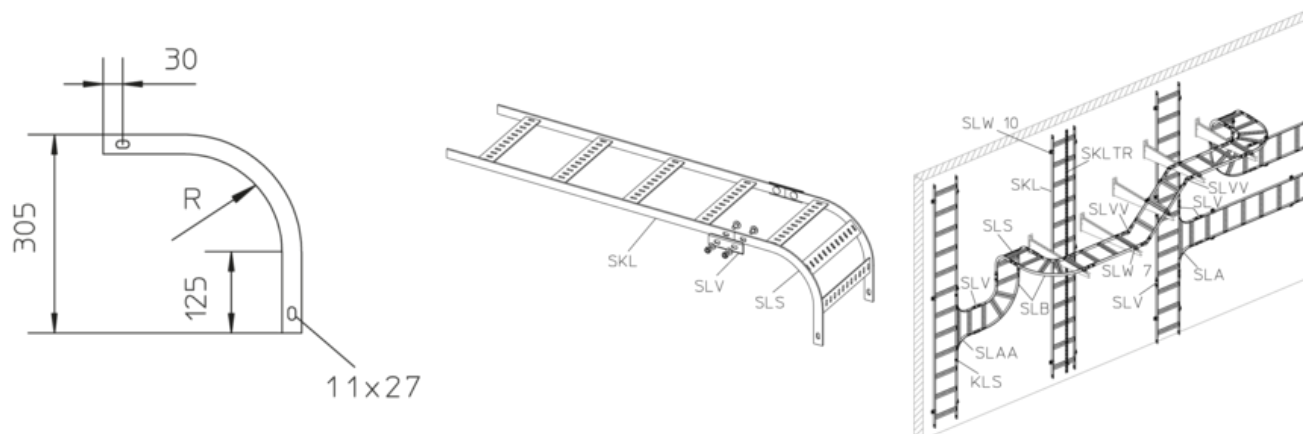

Stainless steel, according to ASTM 31 Ti / AISI 316 L, BS 320S17 / BS 316S11

Product	H	B	R	G
SLS 75-316	30 mm	75 mm	150 mm	0,9 kg
SLS 100-316	30 mm	100 mm	150 mm	1 kg
SLS 150-316	30 mm	150 mm	150 mm	1 kg
SLS 200-316	30 mm	200 mm	150 mm	1,3 kg
SLS 300-316	30 mm	300 mm	150 mm	1,7 kg
SLS 400-316	30 mm	400 mm	150 mm	2,8 kg
SLS 500-316	30 mm	500 mm	150 mm	3,3 kg

H: height
B: width
R: radius
G: weight

DETAILS / APPLICATIONS

OPTIONAL ACCESSORIES

SLW, SLV, SLVV