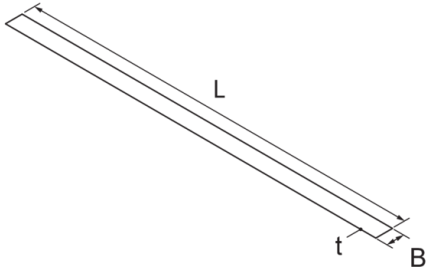

## TS

Isolation strip 45x1x1000mm, Teflon

---

Product	B	L	t
TS	45 mm	1000 mm	1 mm

---

**B:** width  
**L:** length  
**t:** material thickness