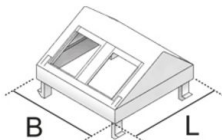

UDA45-RM

data cover, Reichle & De-Massari, 45x45 mm

Double data socket cover, plug direction 30°, for snapping into place two R&M modules.

Acrylonitrile-butadiene-styrene copolymer

Product	B	L	color	G
UDA45-RM 2	45 mm	45 mm	white	0,02 kg

B: width
L: length
color:
G: weight

OPTIONAL ACCESSORIES

UG45