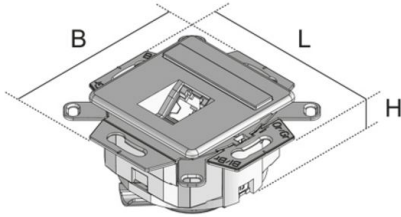

UDAE CAT6

data systems installation device

Screwable, 8 pole Cat.6A-iso data box, screened, with centre piece, plug opening for 8 pole plugs (RJ45), in a downward slanting angle, as a break-off cable ring edition for the installation of mounting boxes.

Polycarbonate

Product	H	B	L	color	G
UDAE-CAT6 8	40 mm	50 mm	50 mm	pearl white (similar RAL1013)	0,15 kg
UDAEUM-CAT6 1	31 mm	14,6 mm	35,5 mm	-	0,03 kg
UDAE-CAT6 8/8	40 mm	50 mm	50 mm	pearl white (similar RAL1013)	0,16 kg

H: height

B: width

L: length

color:

:

G: weight

OPTIONAL ACCESSORIES

UA 3, UA 1, UGET 3-3