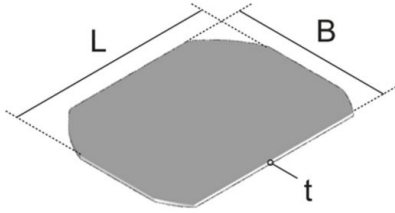

UEKD R

cover inlay, hinged cover, round

Cover inlay made of 3mm cardboard, reduces the floor cover recess in round plastic hinged covers.

Carton

Product	B	L	t	G
UEKD2-R 3	174 mm	242 mm	3,00 mm	0,11 kg

B: width
L: length
t: material thickness
G: weight