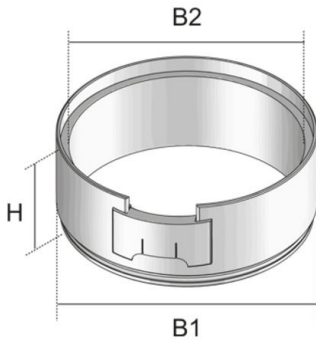

# UET120 WD

tube

Tube as floor surmounting cable outlet made of aluminium, for screwing into a cleaning socket outlet. Suitable for rooms with wet-cleaned floor covers. Designed for office traffic loads.

material	aluminium, natural-coloured anodized
type of assembly	Screw together with cleaning socket outlet
application area	wet-cleaned floor
norm	according to DIN EN 50085
permits	according to VDE / TÜV

## Aluminium

Product	H	B1	B2	color	G
UET120-R-WD	36 mm	114 mm	103 mm	aluminum	0,15 kg

**H:** height  
**B1:** width  
**B2:** width  
**color:**  
**G:** weight