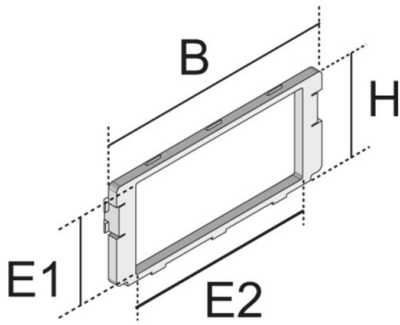

UGEE 2 UST S

device panel, power engineering

Device panel for mounting box insert, suitable to accommodate two installation devices 45 x 45 mm. Latchable, made of black plastic.

Polyamide

Product	H	B	E1	E2	color	G
UGEE-2-UST-S	46 mm	105 mm	40,5 mm	85,5 mm	Black (similar to RAL 9011)	0,01 kg

H: height

B: width

E1: fitting dimension

E2: fitting dimension

color:

G: weight

OPTIONAL ACCESSORIES

UST45 1