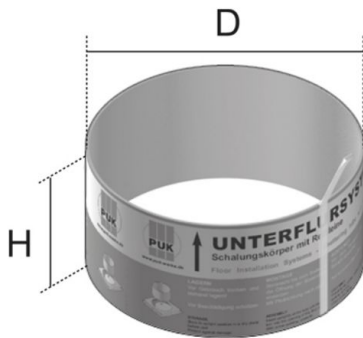

USR

shuttering tube

Shuttering tube made of plastic-coated cardboard with integrated ripcord, as permanent shuttering. Creates a fixed unit with floor box after insertion into opening on cover sheet.

Caution: insulation strip of max. thickness of 2 mm!

material	plastic-covered cardboard
type of assembly	in hollow space floor box UBDHB or assembly cover UKDA
application area	screed-covered duct system
norm	according to DIN EN 50085
permits	according to VDE / TÜV

Carton

Product	H	D	G
USR 259-150	150 mm	260 mm	0,3 kg
USR 308-150	150 mm	308 mm	0,42 kg
USR 308-225	225 mm	308 mm	0,60 kg

H: height
D: diameter
G: weight