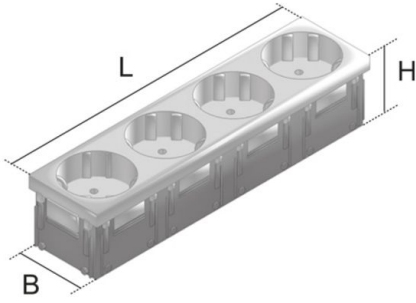

UST45 4

shockproof socket, quadruple

One-piece latchable quadruple isolated ground receptacle, 45x45 mm design made of plastic with 45° plugging angle, push terminals, increased contact protection according to VDE 0620 and nominal voltage/- current: AC 250 V, 10/16 A.

Polycarbonate

Product	H	B	L	color	plug angle	G
UST45-W 4	40 mm	40 mm	180 mm	white (similar to RAL 9003)	45 °	0,12 kg
UST45-R 4	40 mm	40 mm	180 mm	red (similar to RAL 3000)	45 °	0,12 kg

H: height
B: width
L: length
color:
plug angle:
G: weight