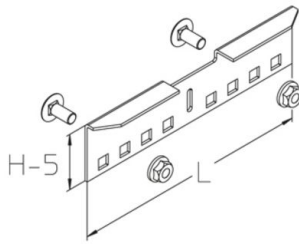

## WPCH 60

wide-span connector, horizontally adjustable, height = 60 mm

Hot-dip galvanized, according to BS 729 (DIN EN ISO 1461)

Product	H	L	G
WPCH06-HDG	55 mm	190 mm	0,19 kg
incl.:			
2x KLS 8X16-304		clamp fastening set	

**H:** height  
**L:** length  
**G:** weight