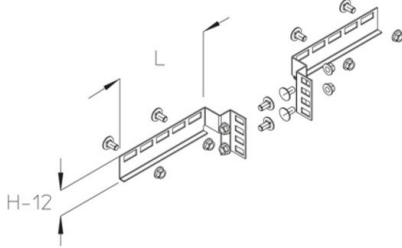

WPCHV 60

wide-span connector, horizontal-vertical, height = 60 mm

Hot-dip galvanized, according to BS 729 (DIN EN ISO 1461)

Product	H	L	G
WPCHV06-HDG	55 mm	232 mm	0,65 kg
incl.:			
3x SEM 8-304	hexagon-nut, DIN 934		
3x FRSV 8X16-304	round-head screw with short square, DIN 603		
1x FS 8-304	serrated lock washer		

H: height
L: length
G: weight